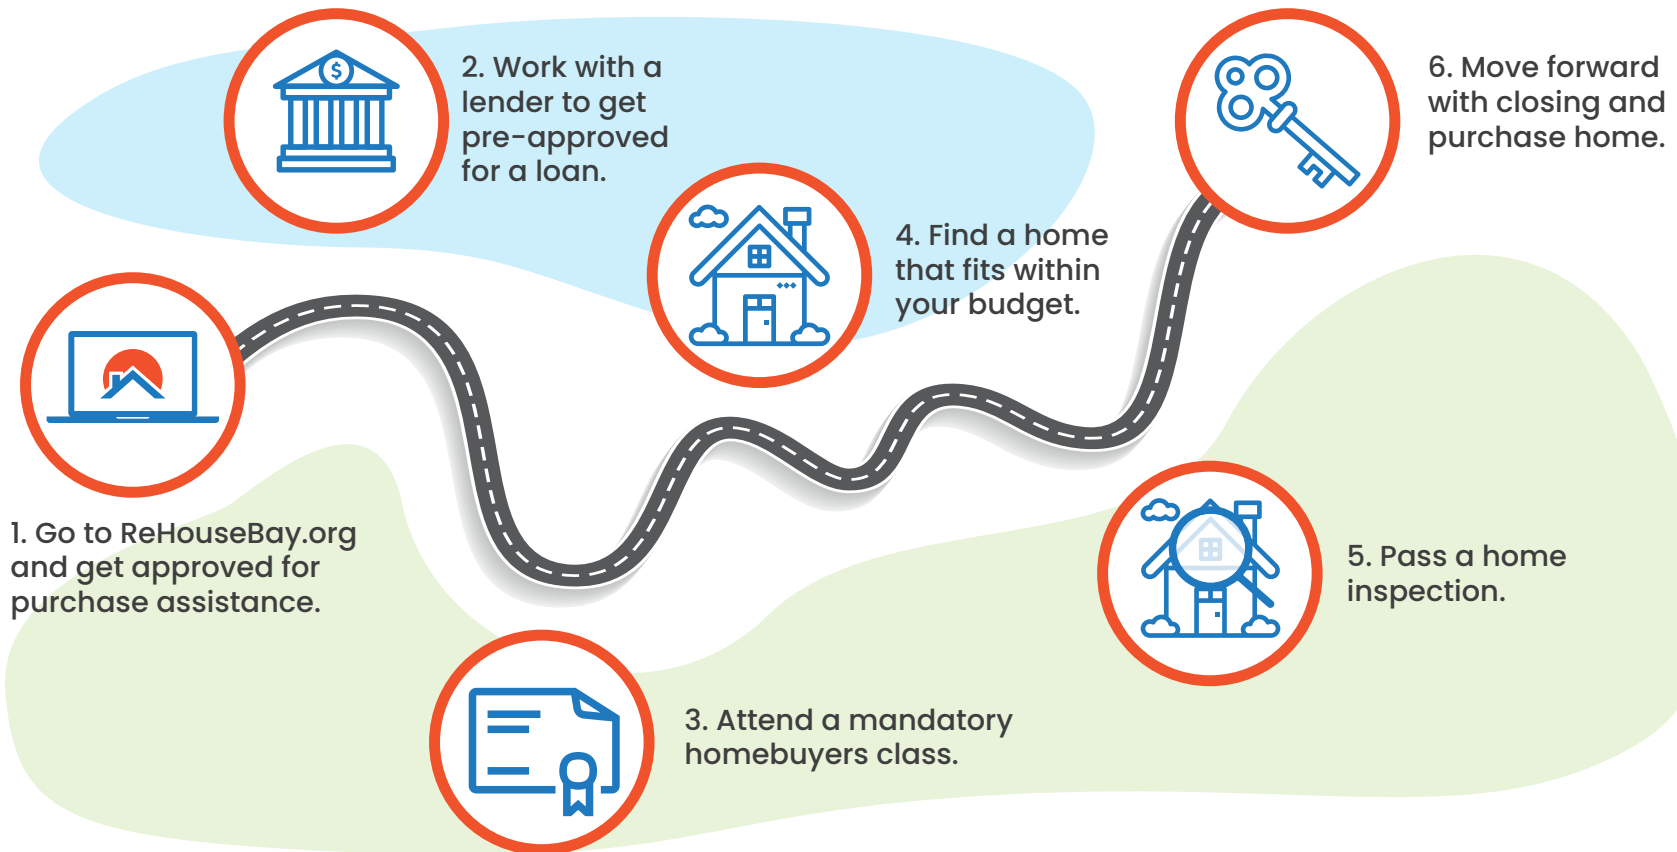

ReHouse Bay First-Time Homebuyers Program

Panama City
Community Development Office
(850) 872-7230
www.ReHouseBay.org